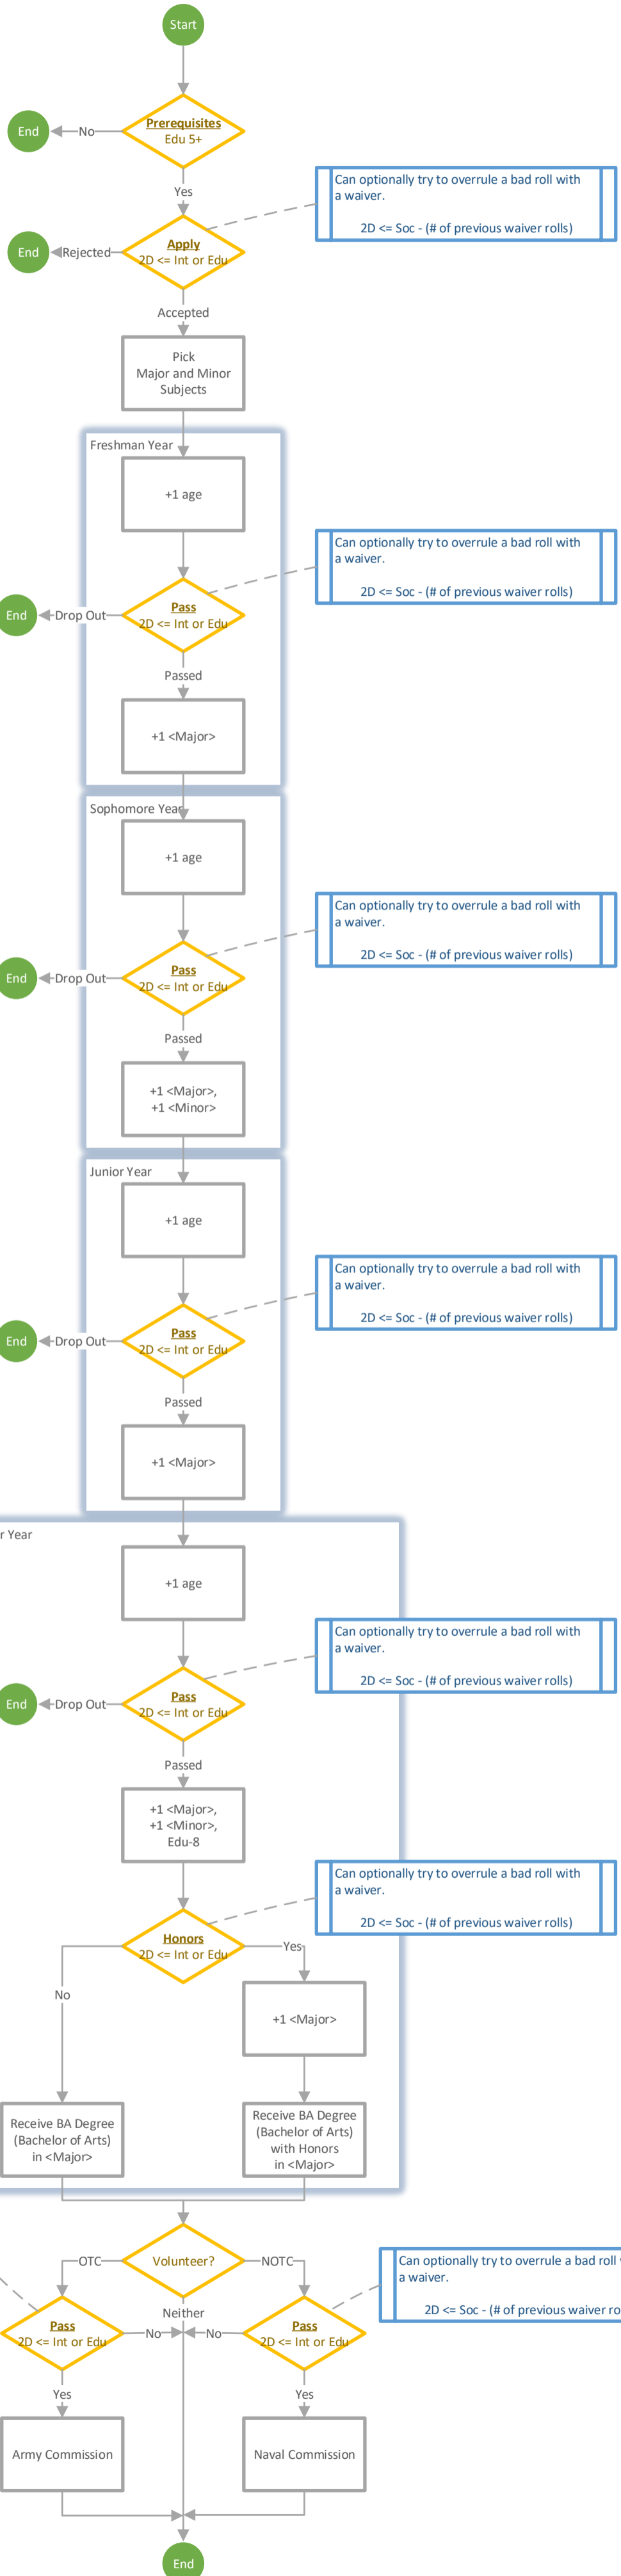

T5 Character Generation – Pre-Career: College (BA)

p100 (unless otherwise noted)

Educational Institution
Roll Flux on College table
of p101
(plus 2D for Rank)

Major/Minor Skill List

Basic Skills

- Athlete
- Broker
- Bureaucrat
- Counsellor
- Designer
- Language
- Teacher

The Arts

- Actor
- Artist
- Author
- Chef
- Dancer
- Musician

Sciences

- Archeology
- Biology
- Chemistry
- History
- Linguistics
- Philosophy
- Physics
- Planetology
- Psionics
- Psychohistory
- Psychology
- Robotics
- Sophontology

Can optionally try to overrule a bad roll with a waiver.
2D <= Soc - (# of previous waiver rolls)

Can optionally try to overrule a bad roll with a waiver.
2D <= Soc - (# of previous waiver rolls)

Can optionally try to overrule a bad roll with a waiver.
2D <= Soc - (# of previous waiver rolls)